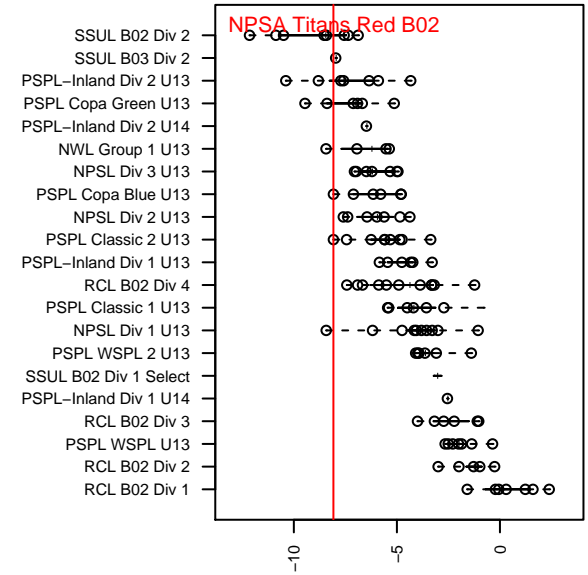

NPSA Titans Red B02

Nowland Premier SA
Bellevue, WA
B02 total strength=441
attack=0.36 defense=0.23
fall league = PSPL Copa Blue U13

alt names used:
NPSA TITANS B02 Red

Venues played:
2015 PSPL Copa Blue U13

**attack and defense variance (black dot)
relative to other teams
and top 10 in region**

**attack and defense rating
relative to others at age
and all opponents in last 13 months**

Performance relative to 13 month average